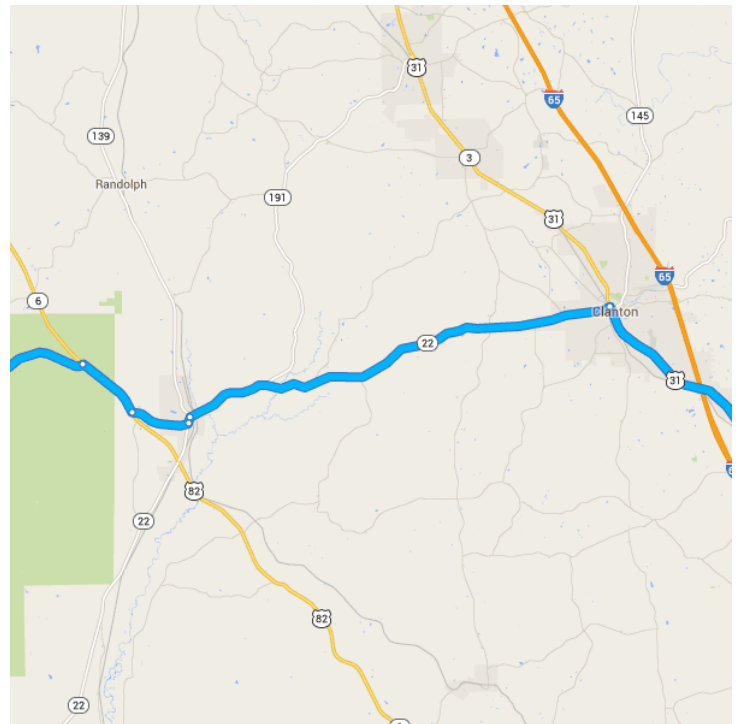

Drive 122 miles, 2 h 29 min

Directions from Marion Academy to First Assembly Christian School

○ Marion Academy

Marion, AL

Take AL-183 N to AL-6 E/US-82 E in Chilton County

31.1 mi / 44 min

- ↑ 1. Head south on Prier Dr toward Co Rd 20
0.5 mi
- ↶ 2. Turn left onto AL-5 N
3.5 mi
- ↷ 3. Turn right onto AL-183 N
27.1 mi

Turn **right** onto **AL-6 E/US-82 E**
2.3 mi / 3 min

Continue to Clanton
17.2 mi / 21 min

5. Turn **left** onto **Co Rd 10**
2.0 mi

6. Turn **left** onto **AL-22 E**
0.2 mi

7. Take the 2nd **right** to stay on **AL-22 E**
15.0 mi

Follow AL-22 E to State Rte 9 N in Ashland

63.6 mi / 1 h 10 min

- ↶
 9. Turn left onto AL-22 E

 29.0 mi
- ↶
 10. Turn left onto AL-22 E/State Rte 9 N
i Continue to follow State Rte 9 N

 5.2 mi
- ↷
 11. Slight left to stay on State Rte 9 N

 29.2 mi
- ↷
 12. Turn right onto AL-77 S/State Rte 9 N
i Continue to follow State Rte 9 N
i Destination will be on the right

 0.2 mi

📍 First Assembly Christian School

These directions are for planning purposes only. You may find that construction projects, traffic, weather, or other events may cause conditions to differ from the map results, and you should plan your route accordingly. You must obey all signs or notices regarding your route.