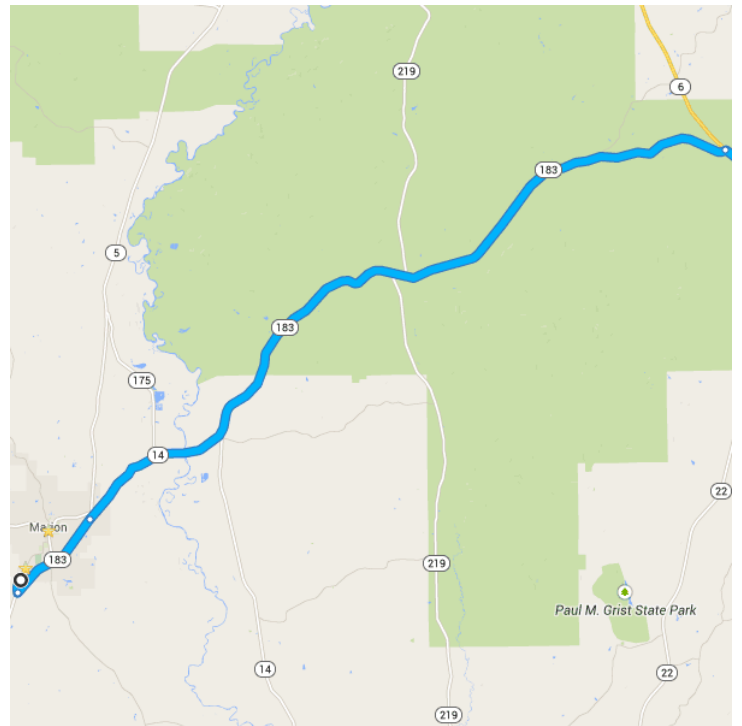

Drive 122 miles, 2 h 29 min

Directions from Marion Academy to First Assembly Christian School

○ Marion Academy

Marion, AL

Take AL-183 N to AL-6 E/US-82 E in Chilton County

31.1 mi / 44 min

- ↑ 1. Head south on Prier Dr toward Co Rd 20
0.5 mi
- ↶ 2. Turn left onto AL-5 N
3.5 mi
- ↷ 3. Turn right onto AL-183 N
27.1 mi

Turn **right** onto **AL-6 E/US-82 E**
2.3 mi / 3 min

Continue to Clanton
17.2 mi / 21 min

5. Turn **left** onto **Co Rd 10**
2.0 mi

6. Turn **left** onto **AL-22 E**
0.2 mi

7. Take the 2nd **right** to stay on **AL-22 E**
15.0 mi

Follow AL-22 E to State Rte 9 N in Ashland

63.6 mi / 1 h 10 min

- ↶
 9. Turn left onto AL-22 E

 29.0 mi
- ↶
 10. Turn left onto AL-22 E/State Rte 9 N
i Continue to follow State Rte 9 N

 5.2 mi
- ↷
 11. Slight left to stay on State Rte 9 N

 29.2 mi
- ↷
 12. Turn right onto AL-77 S/State Rte 9 N
i Continue to follow State Rte 9 N
i Destination will be on the right

 0.2 mi

📍 First Assembly Christian School

These directions are for planning purposes only. You may find that construction projects, traffic, weather, or other events may cause conditions to differ from the map results, and you should plan your route accordingly. You must obey all signs or notices regarding your route.