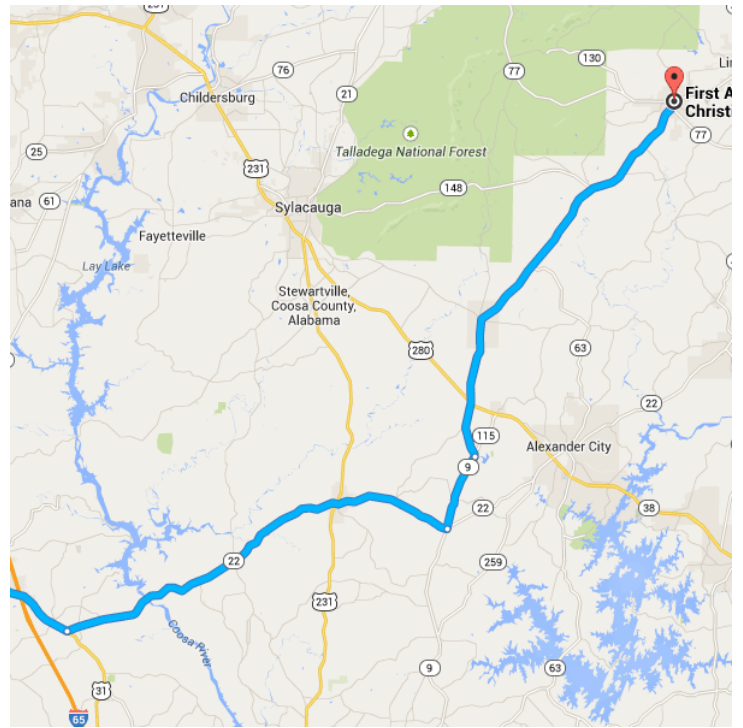

Drive 122 miles, 2 h 29 min

Directions from Marion Academy to First Assembly Christian School

○ Marion Academy

Marion, AL

Take AL-183 N to AL-6 E/US-82 E in Chilton County

31.1 mi / 44 min

- ↑ 1. Head south on Prier Dr toward Co Rd 20
0.5 mi
- ↶ 2. Turn left onto AL-5 N
3.5 mi
- ↷ 3. Turn right onto AL-183 N
27.1 mi

Turn **right** onto **AL-6 E/US-82 E**
2.3 mi / 3 min

Continue to Clanton
17.2 mi / 21 min

5. Turn **left** onto **Co Rd 10**
2.0 mi

6. Turn **left** onto **AL-22 E**
0.2 mi

7. Take the 2nd **right** to stay on **AL-22 E**
15.0 mi

Follow AL-22 E to State Rte 9 N in Ashland

63.6 mi / 1 h 10 min

- ↶
 9. Turn left onto AL-22 E

 29.0 mi
- ↶
 10. Turn left onto AL-22 E/State Rte 9 N
i Continue to follow State Rte 9 N

 5.2 mi
- ↷
 11. Slight left to stay on State Rte 9 N

 29.2 mi
- ↷
 12. Turn right onto AL-77 S/State Rte 9 N
i Continue to follow State Rte 9 N
i Destination will be on the right

 0.2 mi

📍 First Assembly Christian School

These directions are for planning purposes only. You may find that construction projects, traffic, weather, or other events may cause conditions to differ from the map results, and you should plan your route accordingly. You must obey all signs or notices regarding your route.