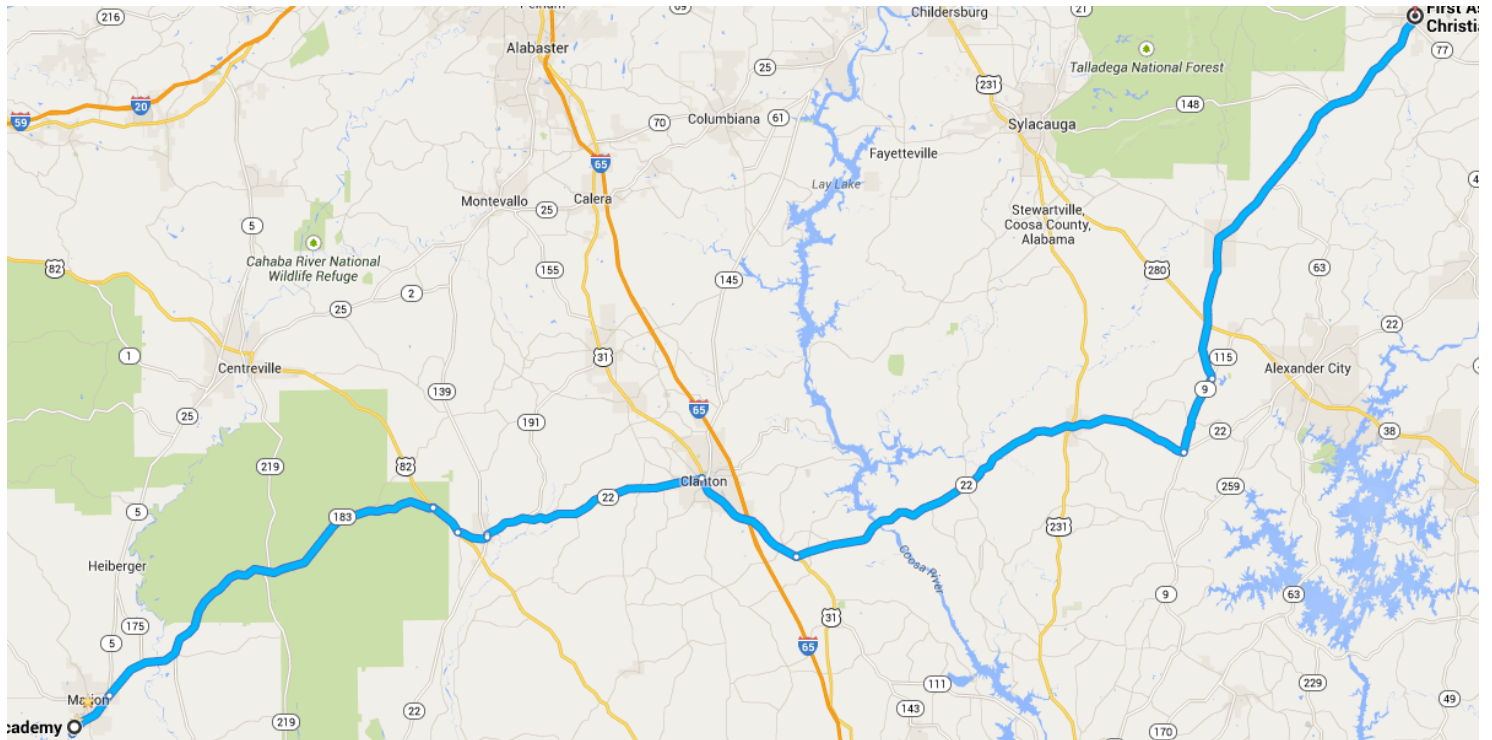

Drive 122 miles, 2 h 29 min

Directions from Marion Academy to First Assembly Christian School

○ Marion Academy

Marion, AL

Take AL-183 N to AL-6 E/US-82 E in Chilton County

31.1 mi / 44 min

- ↑ 1. Head south on Prier Dr toward Co Rd 20
0.5 mi
- ↶ 2. Turn left onto AL-5 N
3.5 mi
- ↷ 3. Turn right onto AL-183 N
27.1 mi

Turn **right** onto **AL-6 E/US-82 E**
2.3 mi / 3 min

Continue to Clanton
17.2 mi / 21 min

5. Turn **left** onto **Co Rd 10**
2.0 mi

6. Turn **left** onto **AL-22 E**
0.2 mi

7. Take the 2nd **right** to stay on **AL-22 E**
15.0 mi

Follow AL-22 E to State Rte 9 N in Ashland

63.6 mi / 1 h 10 min

- ↶
 9. Turn left onto AL-22 E

 29.0 mi
- ↶
 10. Turn left onto AL-22 E/State Rte 9 N
i Continue to follow State Rte 9 N

 5.2 mi
- ↷
 11. Slight left to stay on State Rte 9 N

 29.2 mi
- ↷
 12. Turn right onto AL-77 S/State Rte 9 N
i Continue to follow State Rte 9 N
i Destination will be on the right

 0.2 mi

📍 First Assembly Christian School

These directions are for planning purposes only. You may find that construction projects, traffic, weather, or other events may cause conditions to differ from the map results, and you should plan your route accordingly. You must obey all signs or notices regarding your route.